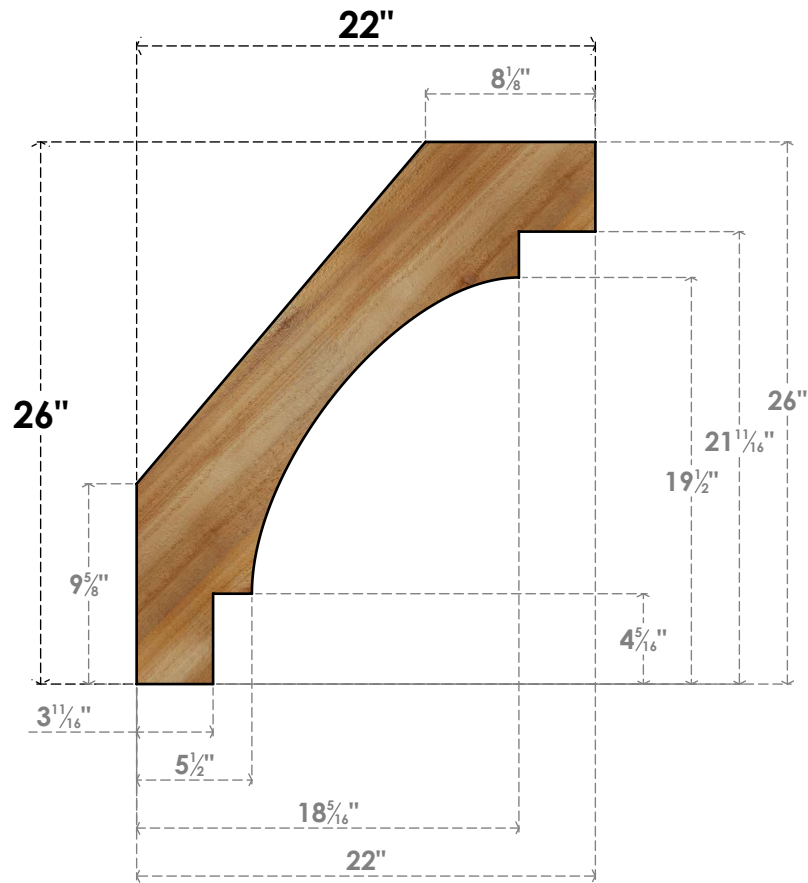

# BRC04X22X26MRC00RWR

4"W X 22"D X 26"H MERCED ROUGH SAWN BRACE, WESTERN RED CEDAR

**SIDE**

**FRONT**

EKENA MILLWORK  
 2300 WEST MAIN ST.  
 CLARKSVILLE, TX 75426  
 TOLL FREE: 866-607-0453  
 WWW.EKENAMILLWORK.COM

**NOTES**

1. INSTALLATION TO BE COMPLETED IN ACCORDANCE WITH MANUFACTURER'S SPECIFICATIONS.
2. DRAWING MAY NOT BE TO SCALE
3. THIS DRAWING IS INTENDED FOR DESIGN AND PLANNING PURPOSES ONLY.
4. ALL INFORMATION CONTAINED HEREIN WAS CURRENT AT THE TIME OF DEVELOPMENT BUT MUST BE REVIEWED AND APPROVED BY THE PRODUCT MANUFACTURER TO BE CONSIDERED ACCURATE.
5. PRODUCTS ARE NOT KILN DRIED. THIS ITEM IS UNIQUE AND WILL CONTAIN THE NATURAL VARIATIONS THAT THE WOOD SPECIES OFFERS. THIS MAY RESULT IN VARIATIONS UP TO 1/4"