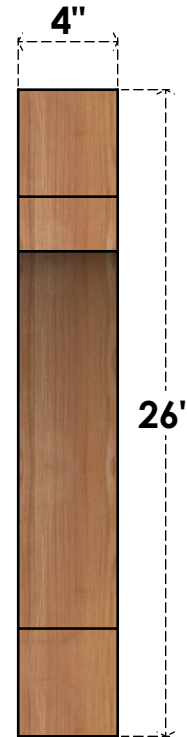

# BRC04X22X26MRC00RWR

4"W X 22"D X 26"H MERCED ROUGH SAWN BRACE, WESTERN RED CEDAR

**SIDE**

**FRONT**

EKENA MILLWORK  
 2300 WEST MAIN ST.  
 CLARKSVILLE, TX 75426  
 TOLL FREE: 866-607-0453  
 WWW.EKENAMILLWORK.COM

**NOTES**

1. INSTALLATION TO BE COMPLETED IN ACCORDANCE WITH MANUFACTURER'S SPECIFICATIONS.
2. DRAWING MAY NOT BE TO SCALE
3. THIS DRAWING IS INTENDED FOR DESIGN AND PLANNING PURPOSES ONLY.
4. ALL INFORMATION CONTAINED HEREIN WAS CURRENT AT THE TIME OF DEVELOPMENT BUT MUST BE REVIEWED AND APPROVED BY THE PRODUCT MANUFACTURER TO BE CONSIDERED ACCURATE.
5. PRODUCTS ARE NOT KILN DRIED. THIS ITEM IS UNIQUE AND WILL CONTAIN THE NATURAL VARIATIONS THAT THE WOOD SPECIES OFFERS. THIS MAY RESULT IN VARIATIONS UP TO 1/4"